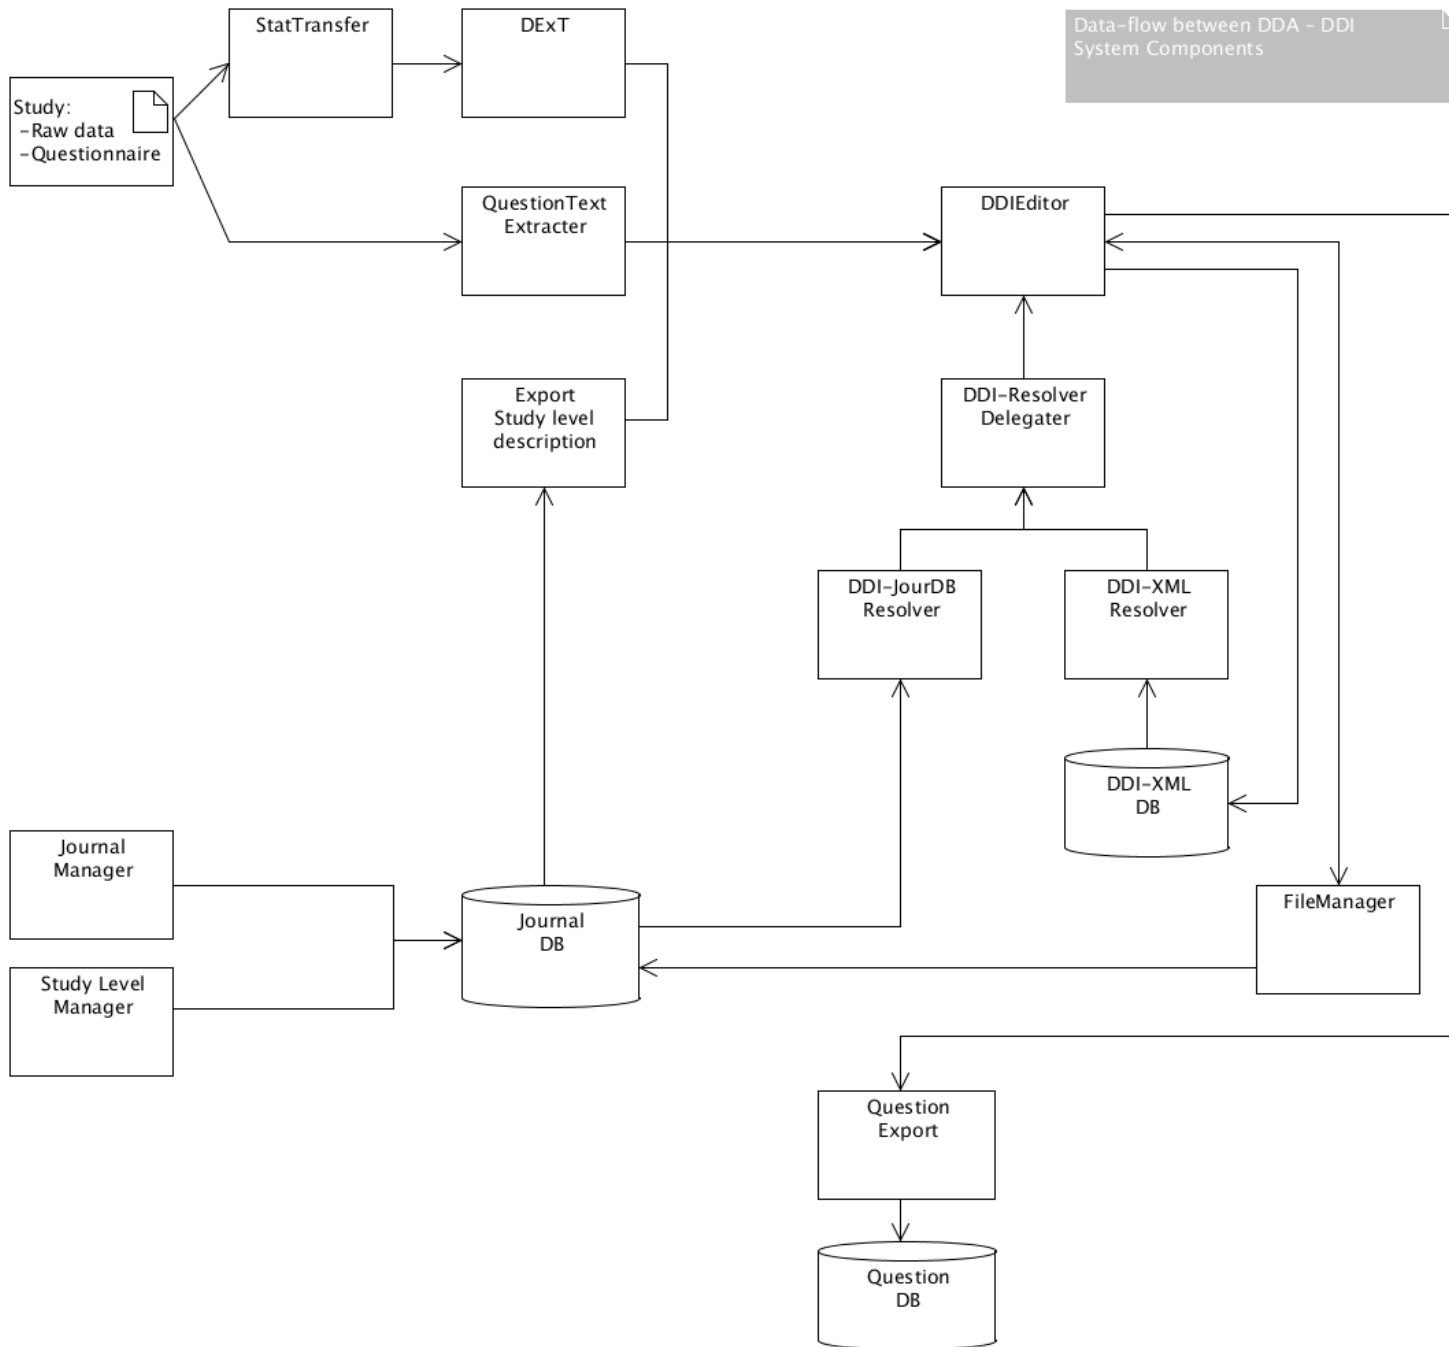

Installable – Configurable – and Extendable

DDI Infrastructure

Data-flow between DDA - DDI System Components

Demo

Architecture

- Eclipse RCP
- OSGi Back end
 - XQuery Update driven
- Meta data storage
 - Indexed Oracle Berkeley DBXML