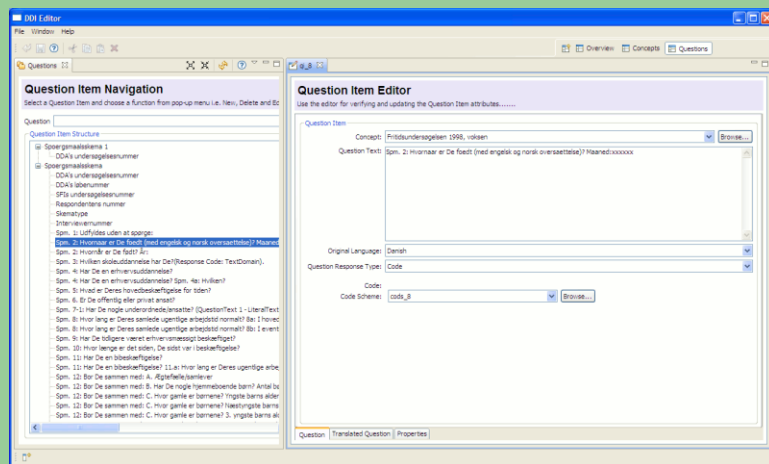

Installable – Configurable – and Extendable

DDI Infrastructure

Data-flow between DDA - DDI System Components

Demo

Architecture

- Eclipse RCP
- OSGi Back end
 - XQuery Update driven
- Meta data storage
 - Indexed Oracle Berkeley DBXML