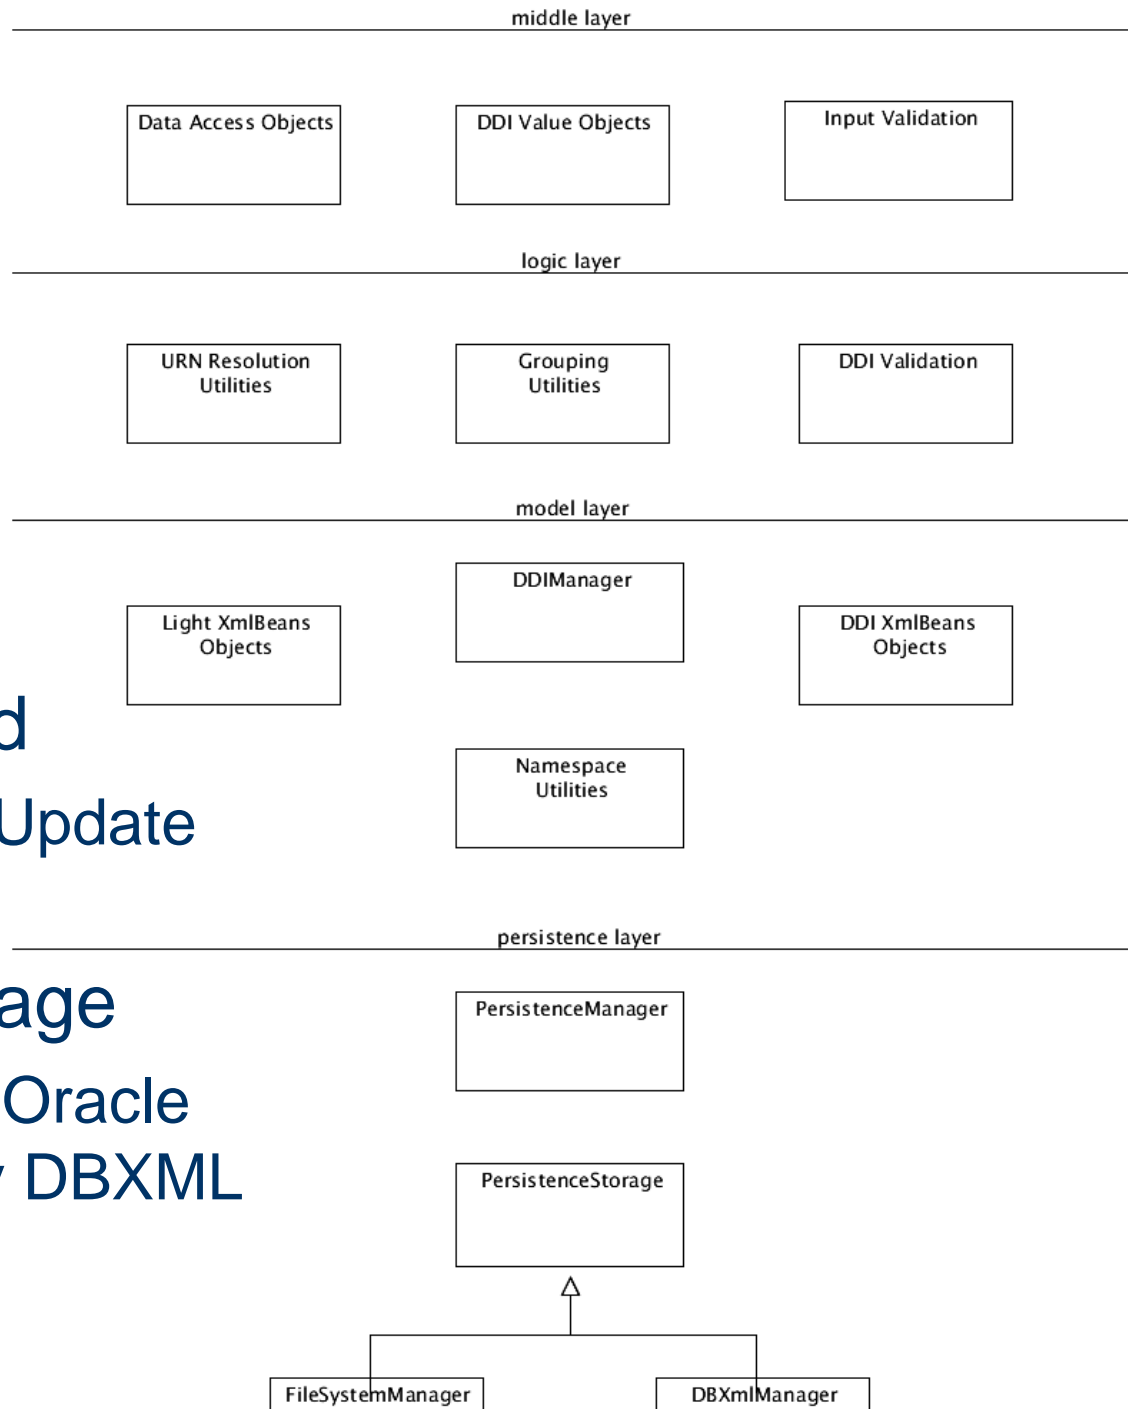

Architecture

- Eclipse RCP
- OSGi Back end
  - XQuery Update driven
- Meta data storage
  - Indexed Oracle Berkeley DBXML

● Simplified API

IASSIST2010::Cornell Univers

DDA::Jannik Jensen::Installab

● LGPL